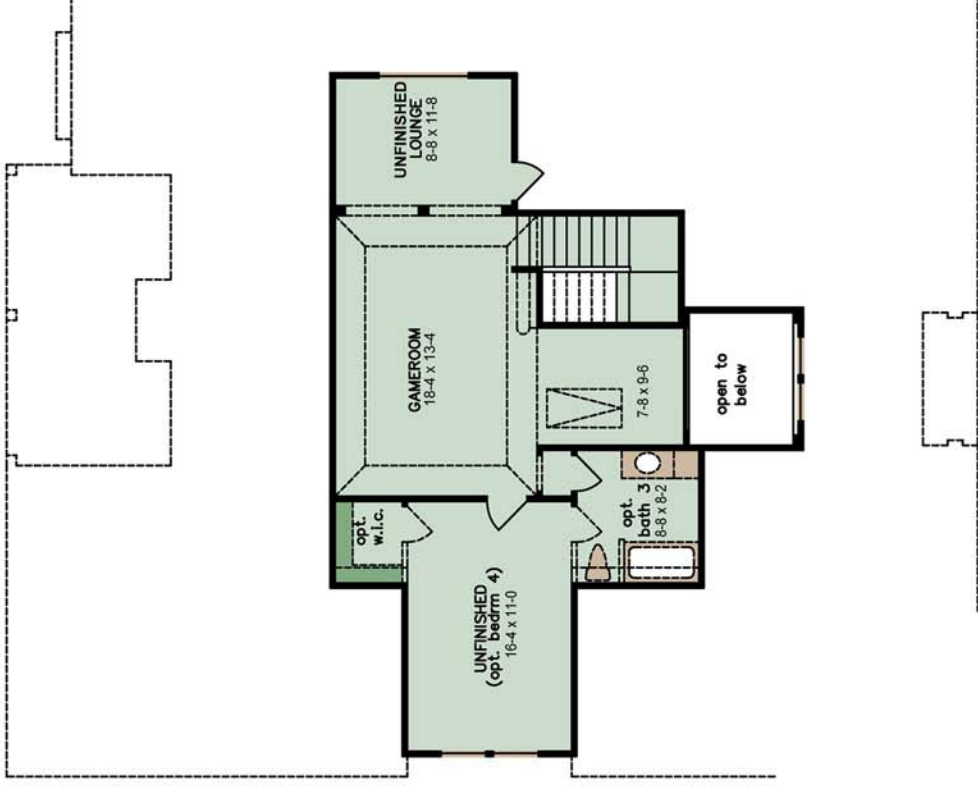

FIRST FLOOR PLAN

SECOND FLOOR PLAN

THE MARICOPA

Approximate Living Area : 3029 Square Feet

The above is a representation of a home offered by Westport. Room sizes, window placement, and dimensions may vary from these drawings. Please refer to an actual set of construction documents for final design and layout.